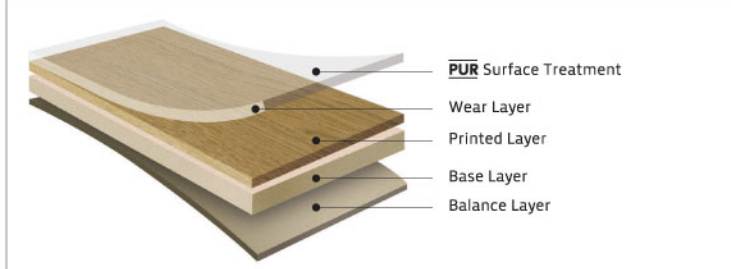

BASIC CONSTRUCTION